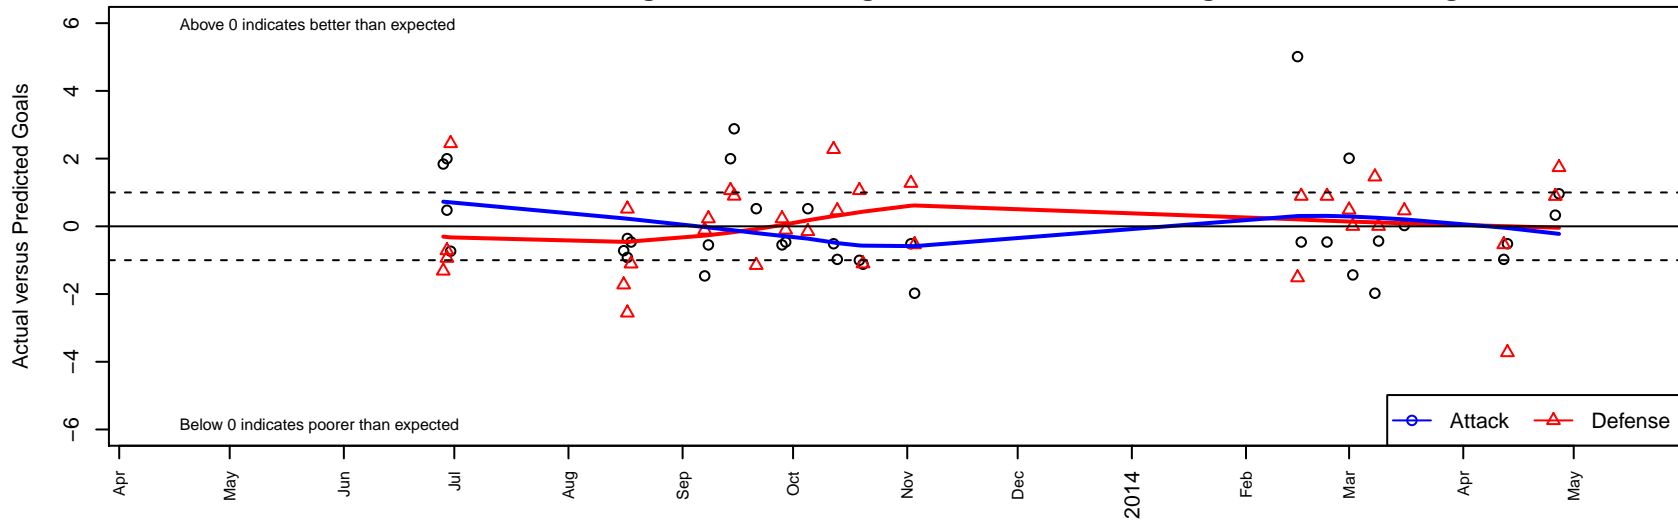

RVSC Timbers Red B99
Dots are actual minus expected GF (blue circles) and GA (red triangles).
Blue line is smoothed change in attack strength. Red is smoothed change in defense strength.